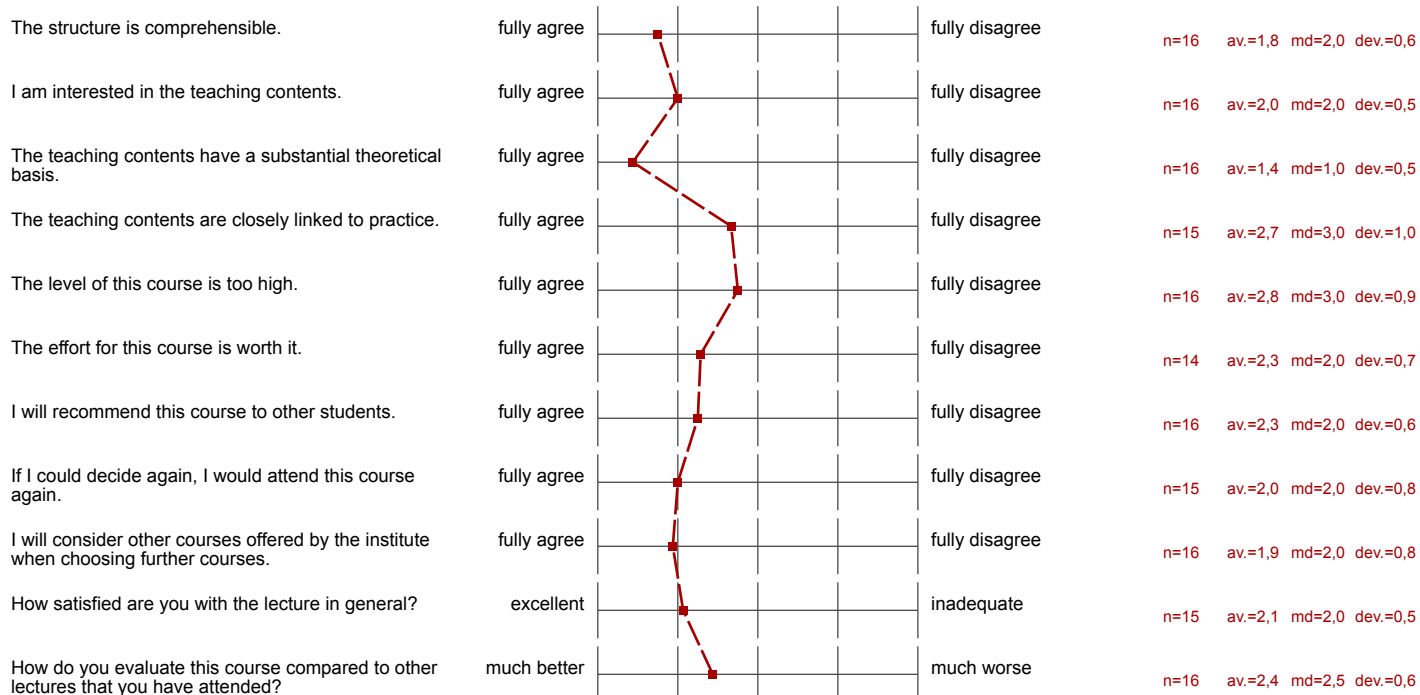

Profile

Subunit: **Fakultaet_04_BWL**
 Name of the instructor: **Alexander Witmaier**
 Name of the course:
 (Name of the survey) **Market Research Gruppe 1**

Values used in the profile line: Mean

Course evaluation